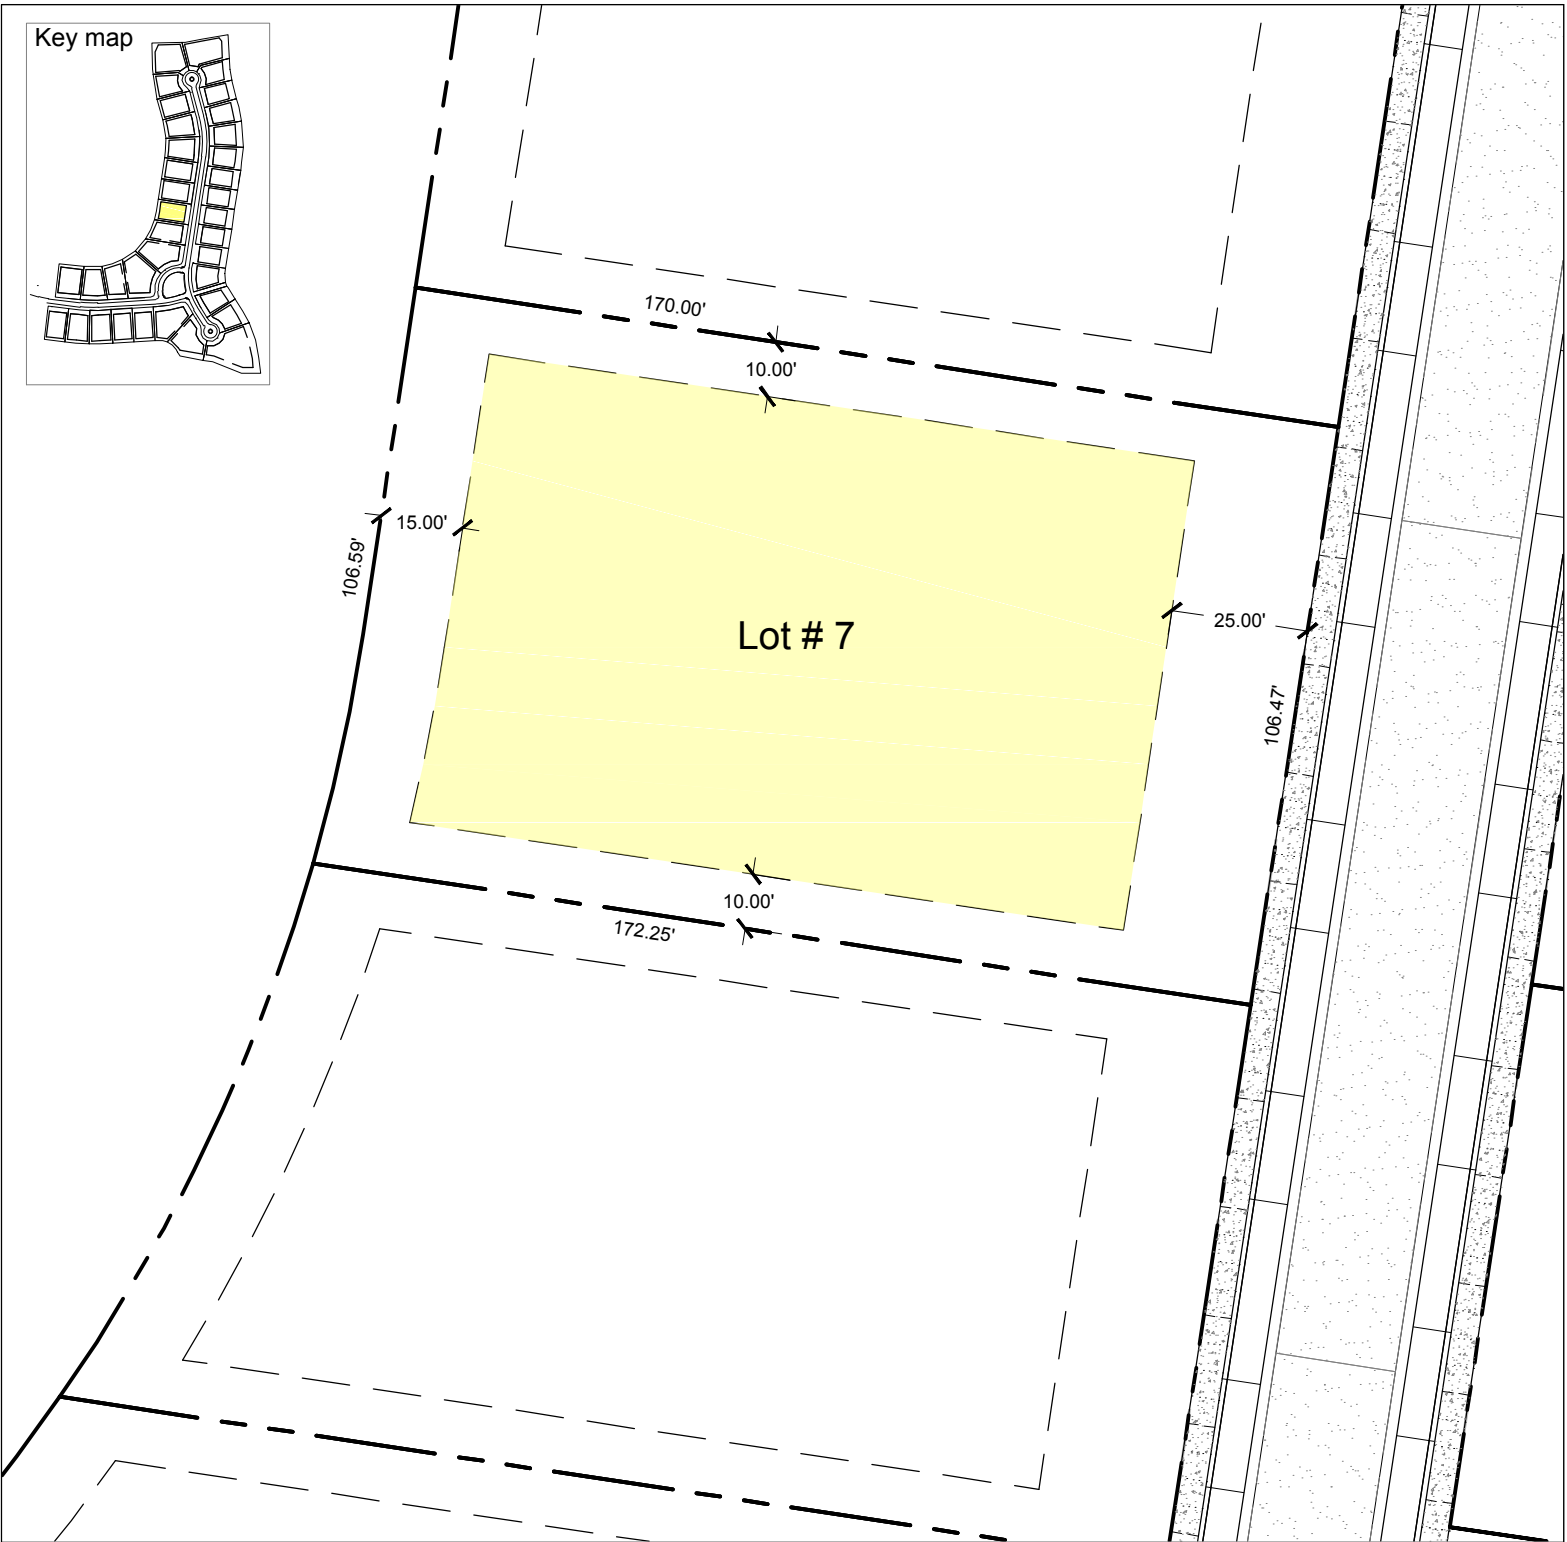

Key map

Lot #	Lot SF	At Grade Net of Set Backs SF	Buildable SF at Grade by Code 40% of Lot SF	Total SF Buildable by Code 60% of lot SF to 35' height
7	18,139	11,258	7,255.6	10,883.4

The Enclave at Coral Ridge Country Club
Fort Lauderdale, Florida