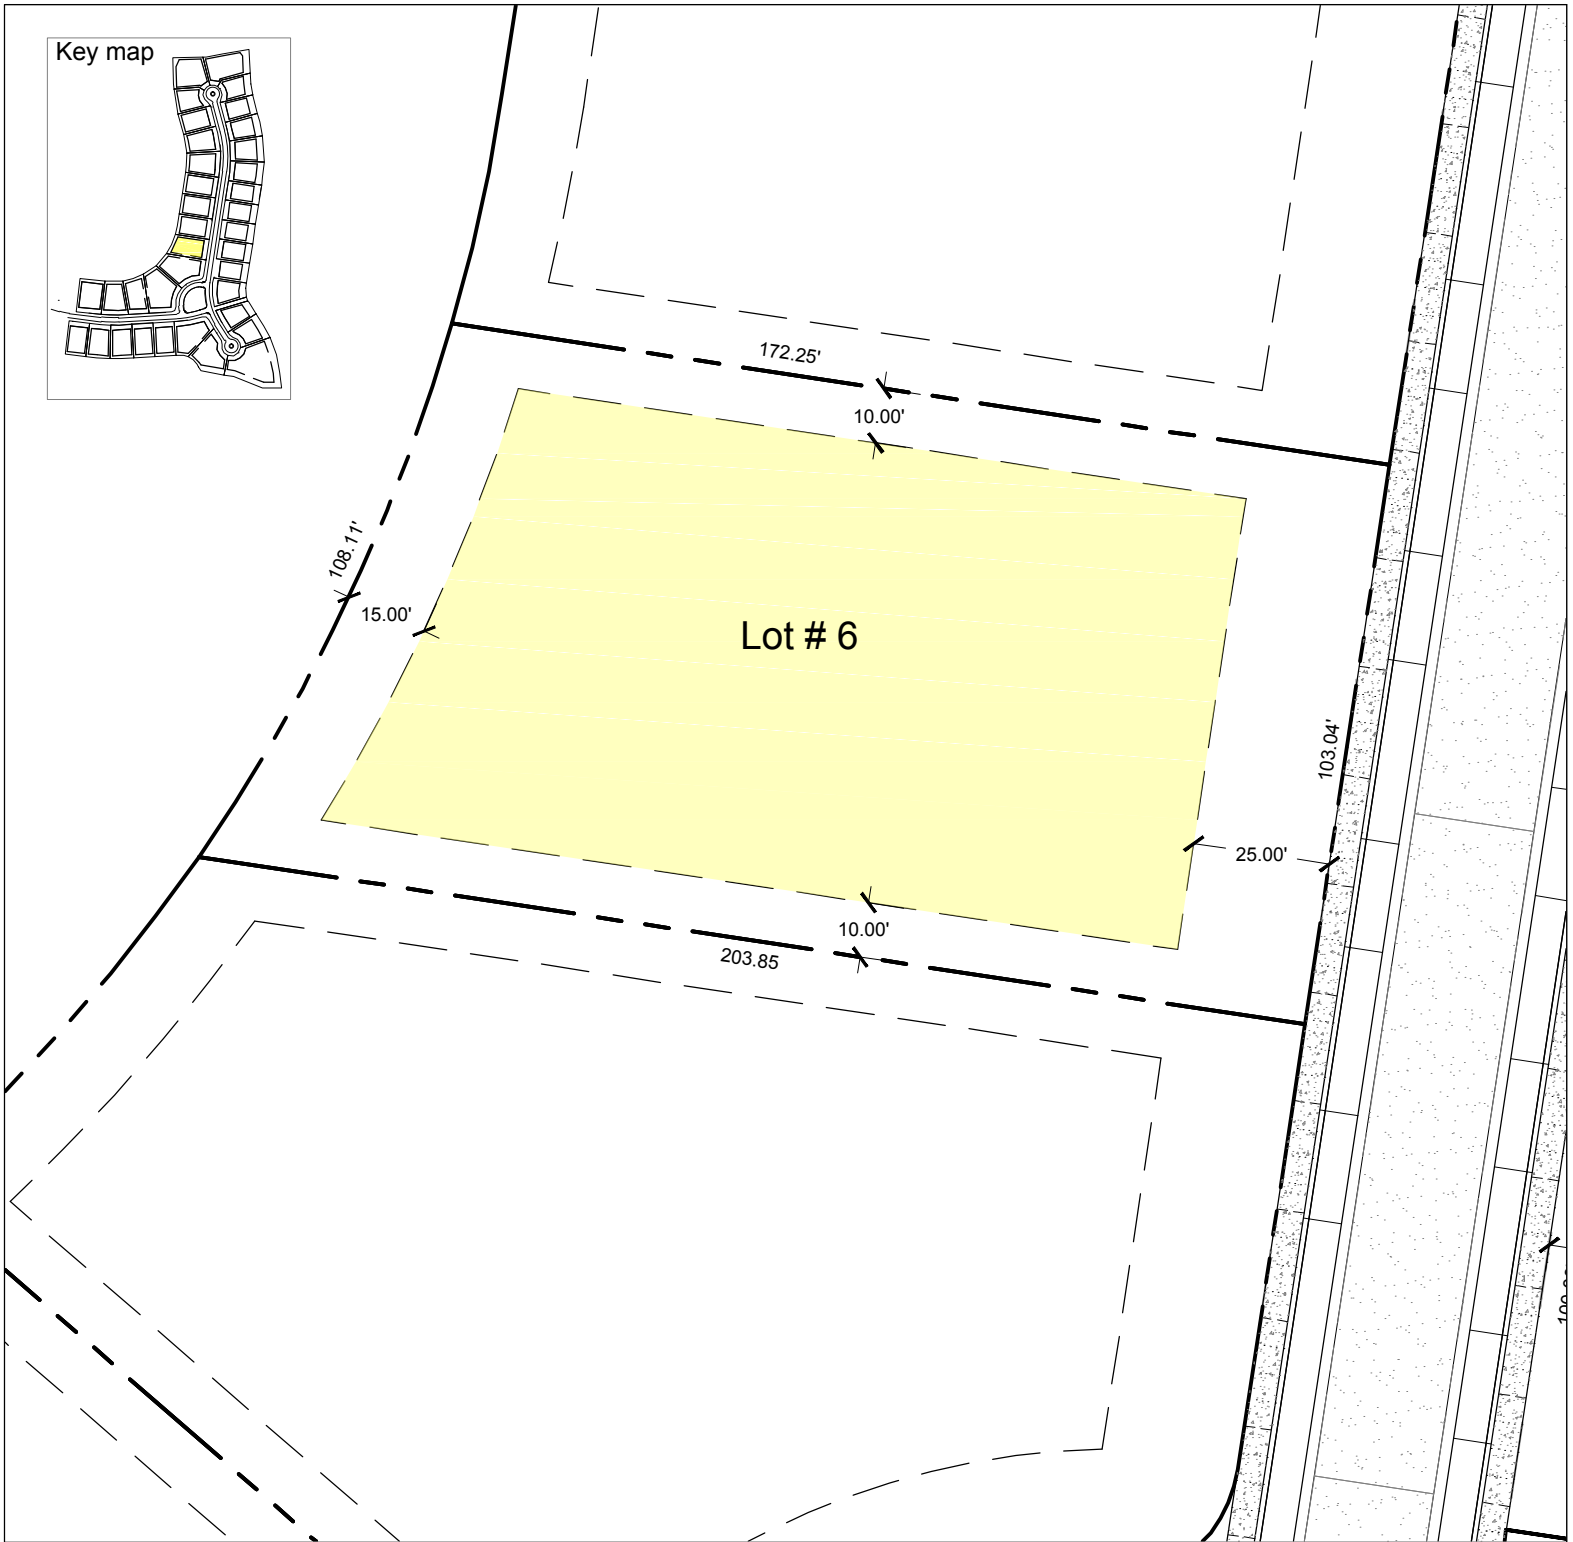

Key map

Lot #	Lot SF	At Grade Net of Set Backs SF	Buildable SF at Grade by Code 40% of Lot SF	Total SF Buildable by Code 60% of lot SF to 35' height
6	19,085	11,958	7,634	11,451

The Enclave at Coral Ridge Country Club
Fort Lauderdale, Florida