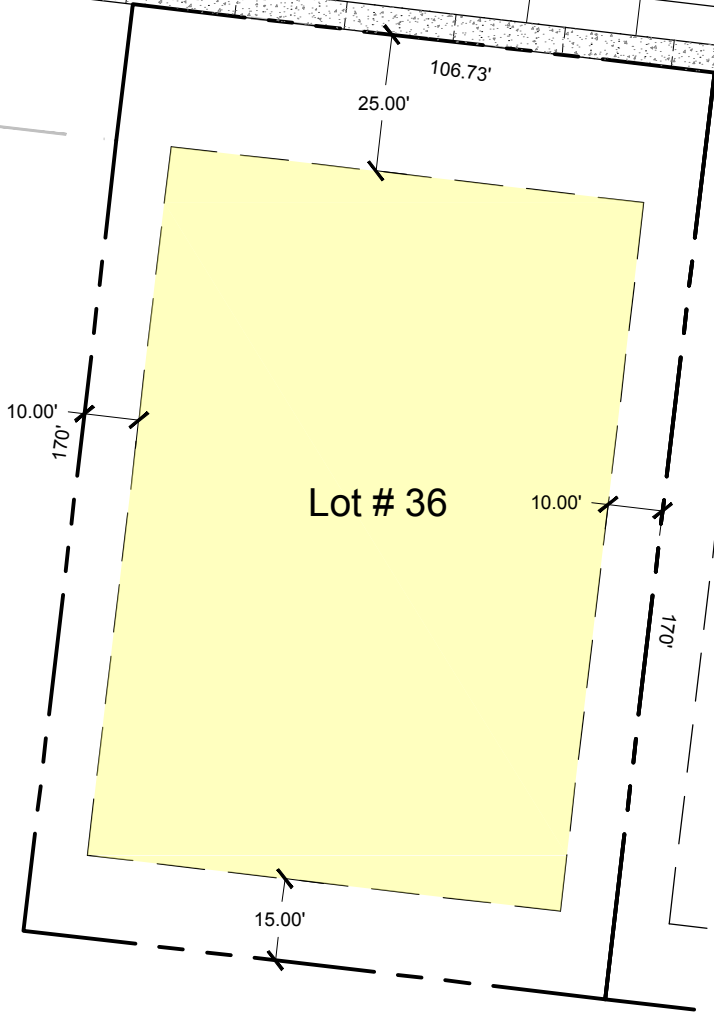

Key map

PEN SPACE
PARK
EN SPACE

Lot #	Lot SF	At Grade Net of Set Backs SF	Buildable SF at Grade by Code 40% of Lot SF	Total SF Buildable by Code 60% of lot SF to 35' height
36	18,143	11,274	7,257.2	10,885.8