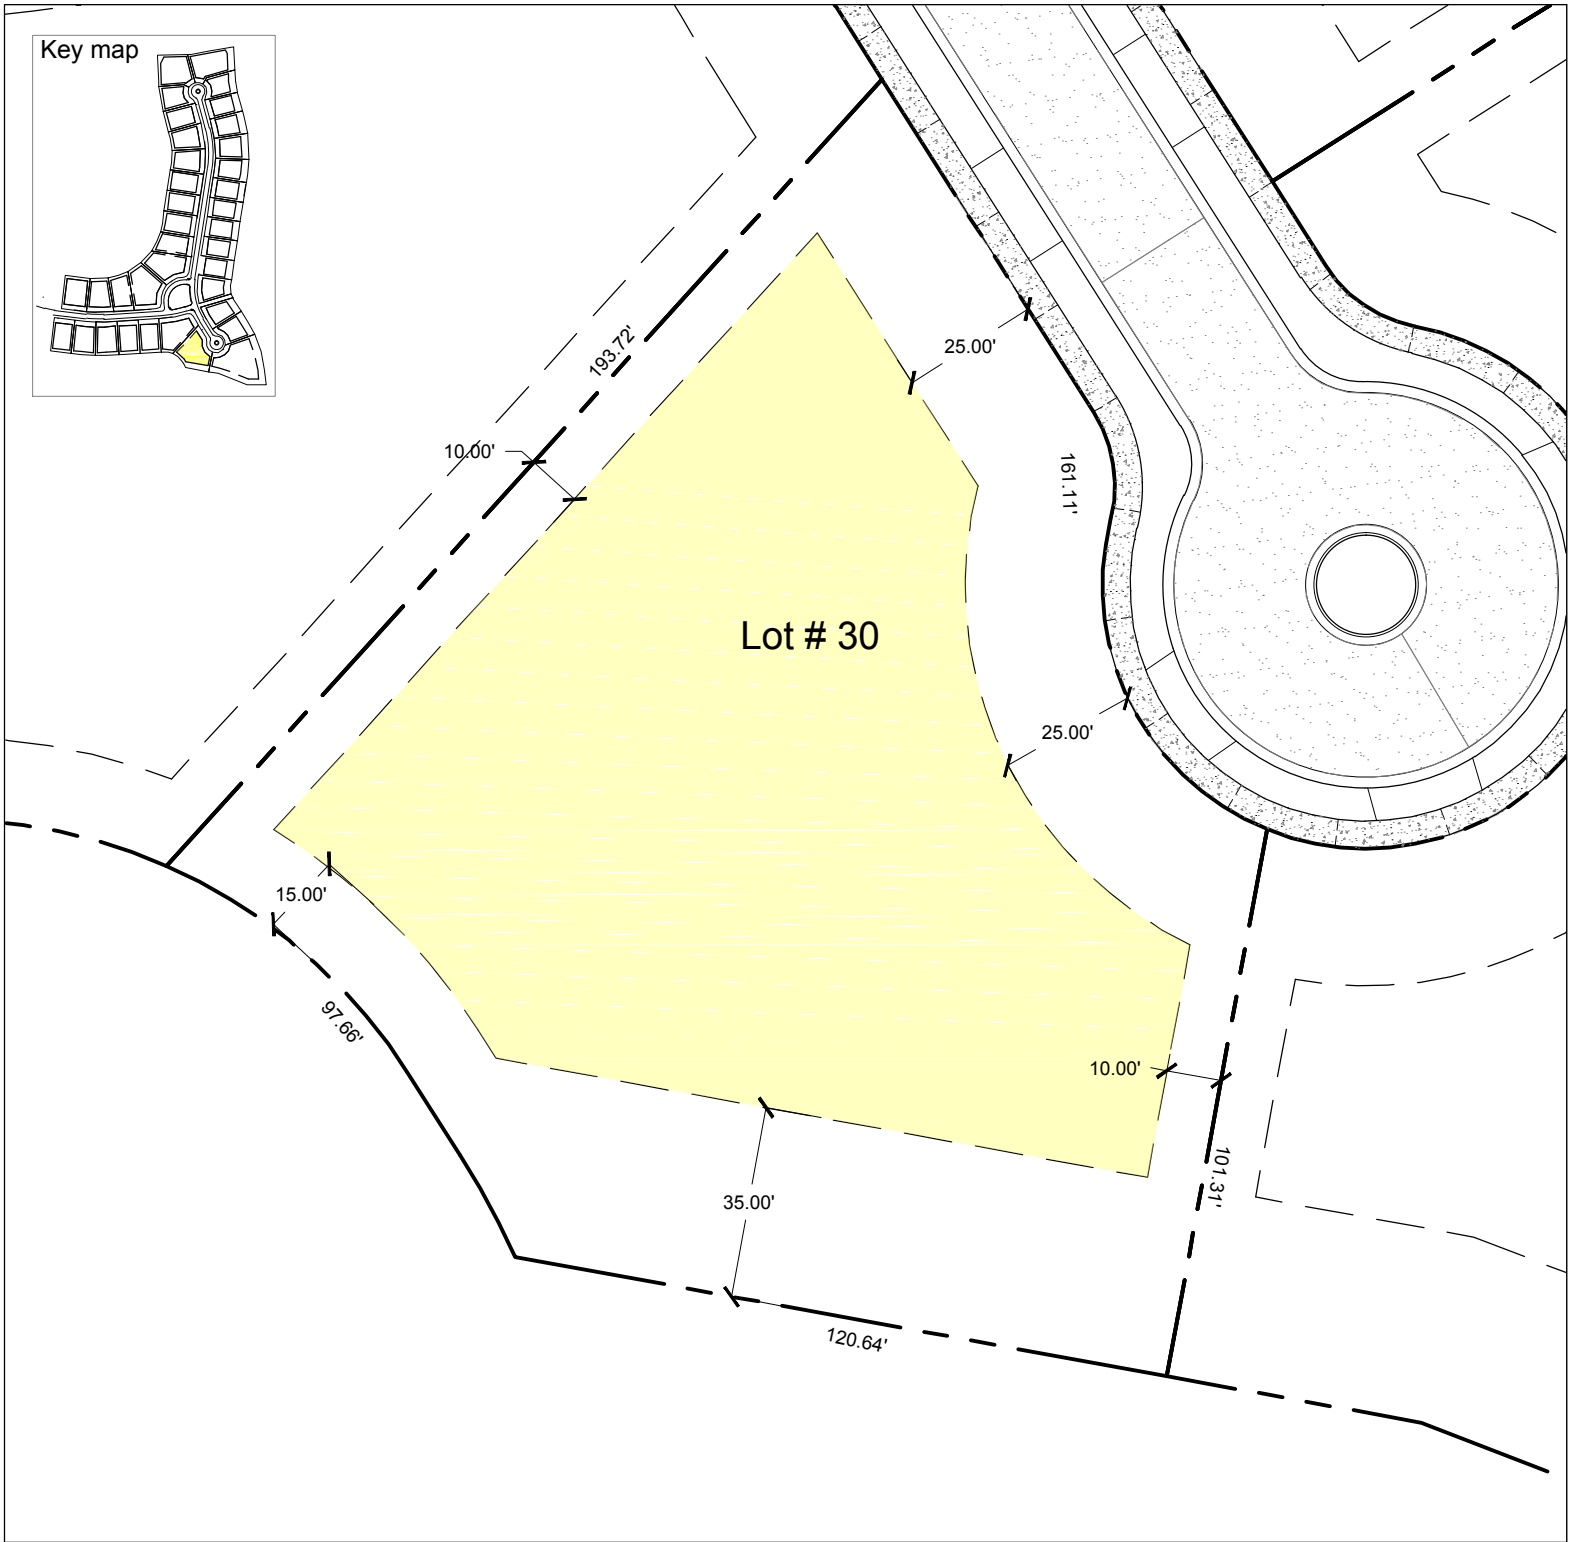

Key map

Lot #	Lot SF	At Grade Net of Set Backs SF	Buildable SF at Grade by Code 40% of Lot SF	Total SF Buildable by Code 60% of lot SF to 35' height
30	26,667	14,920	10,666.8	16,000.2

The Enclave at Coral Ridge Country Club
Fort Lauderdale, Florida